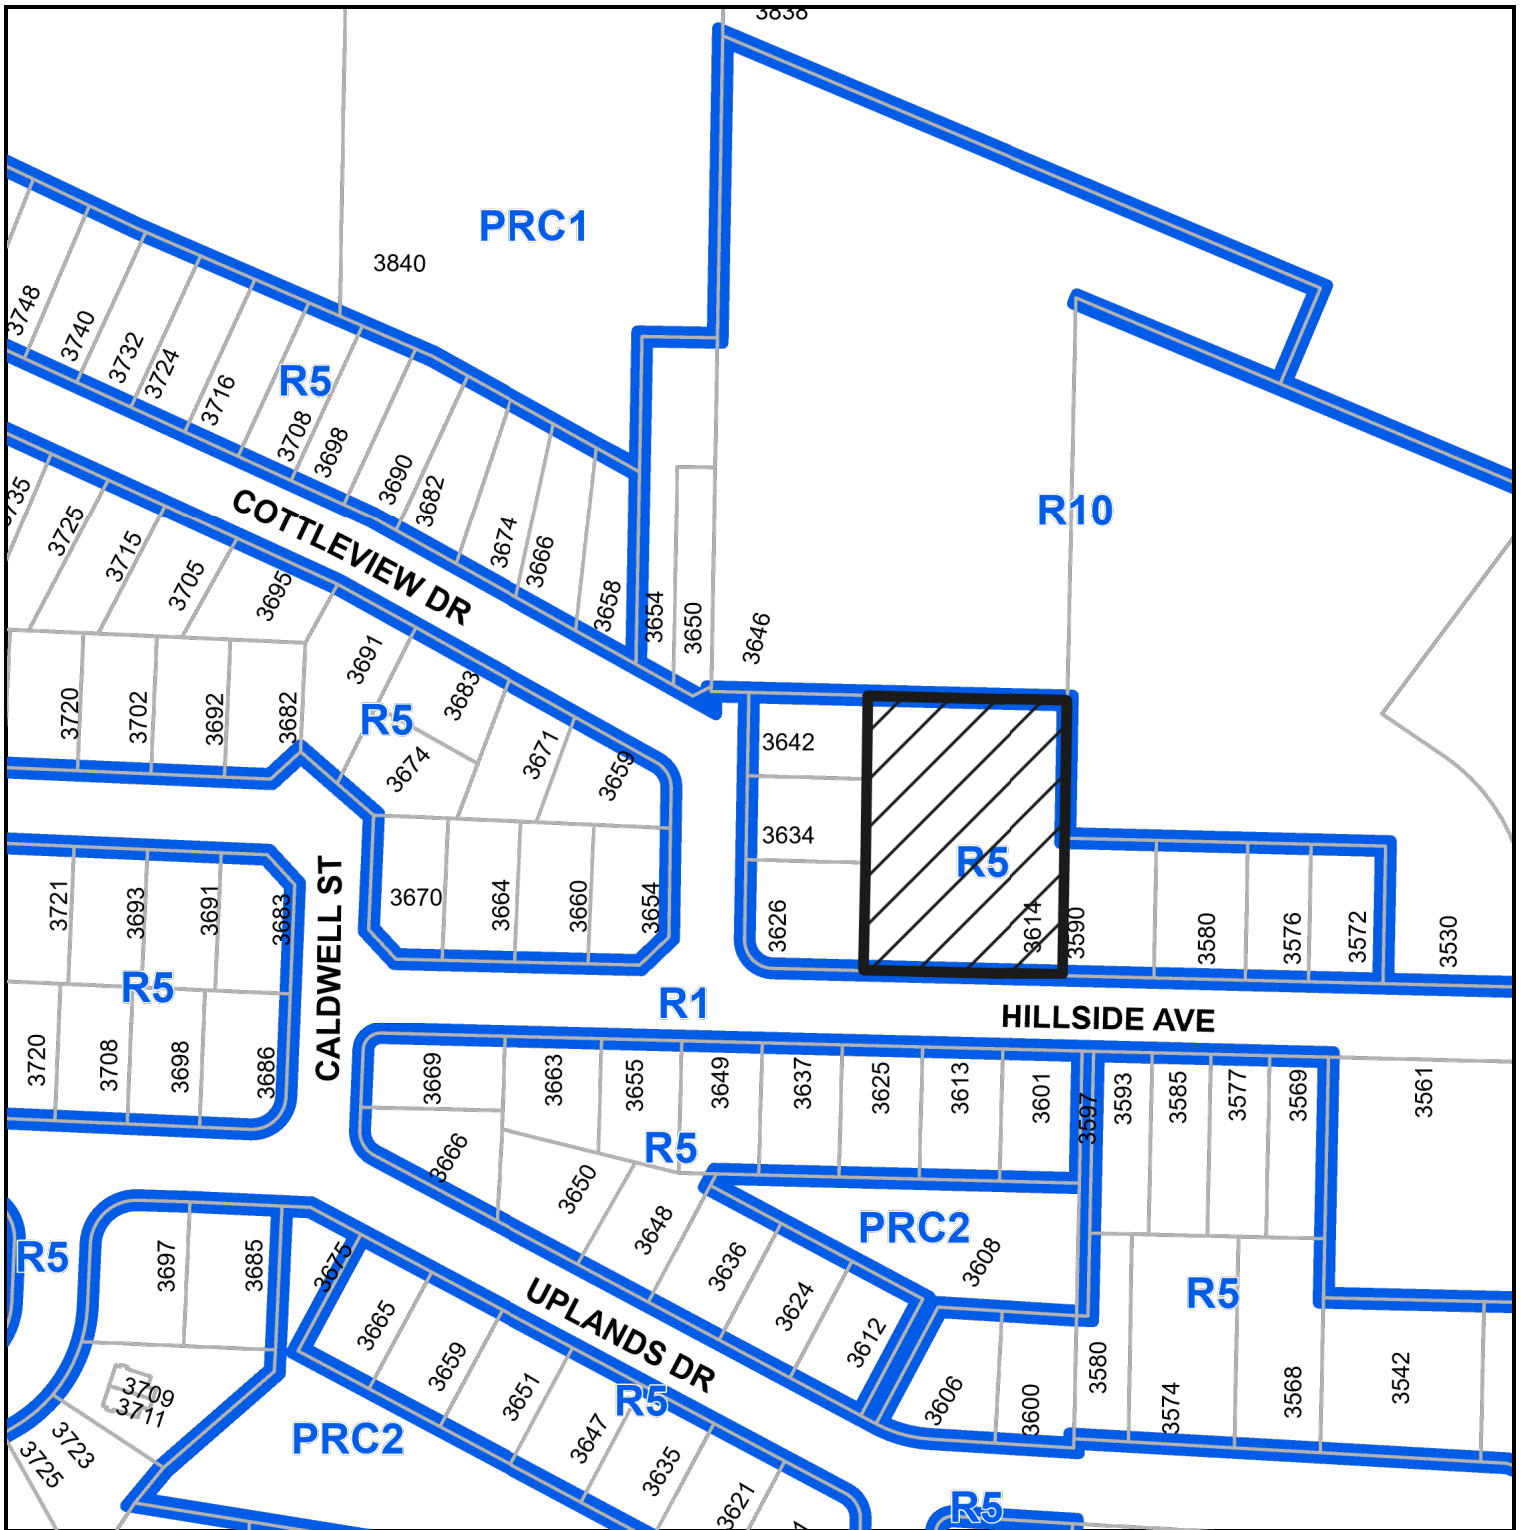

SUBJECT PROPERTY MAP

3614 HILLSIDE AVENUE